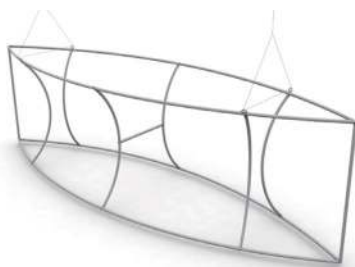

HEIGHT	DIAMETER			
	10FT	12FT	14FT	15FT
42in				
48in				

ONE CHOICE® 10ft SQUARE HANGING BANNER

Product Code: OC-HBSQR10

SQUARE	
CIRCLE	

ONE CHOICE® 10ft CIRCLE HANGING BANNER

Product Code: OC-HBCIR10

FOOTBALL HANGING BANNERS