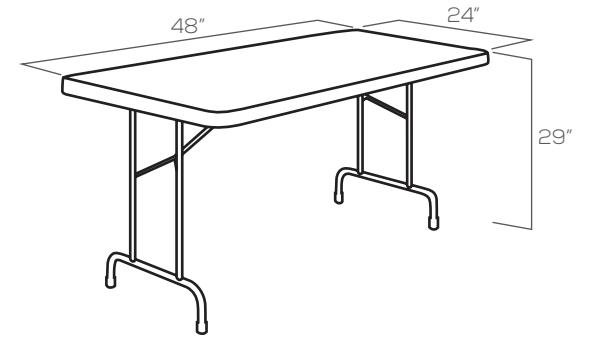

Product Code: BLTTHRWMTX

	GRAPHIC ONLY	GRAPHIC PACKAGE
6ft		
8ft		

TABLE RUNNER

TABLE RUNNER

Product Code: TR34

	BACKLESS	FULL BACK
2ft		
3ft		
4ft		
5ft		

TABLE THROW COMPATIBILITY

4ft Table: 48" L x 30" W x 29" H
Compatibility for Standard and One Choice® Table Throws