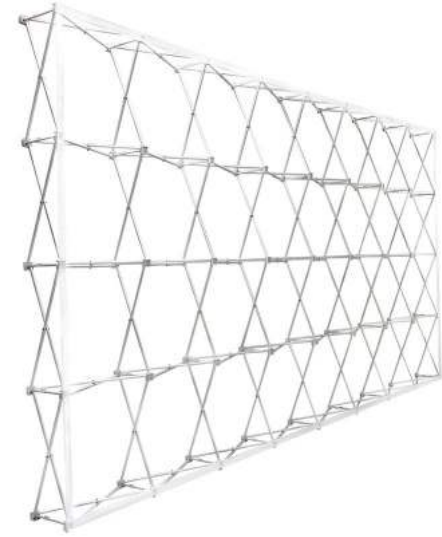

RPL FABRIC POP UP DISPLAYS

20ft x 10ft RPL POP UP WITH END CAPS

Product Code: RPL8X4STRG1
Frame Size: 233.25"W x 118"H
Frame Depth: 12.375"D
Weight: 70 lbs (Frame with Graphics)

	FRAME ONLY	GRAPHIC ONLY NO END CAPS	GRAPHIC ONLY WITH END CAPS	GRAPHIC PACKAGE NO END CAPS	GRAPHIC PACKAGE WITH END CAPS
20ft x 10ft