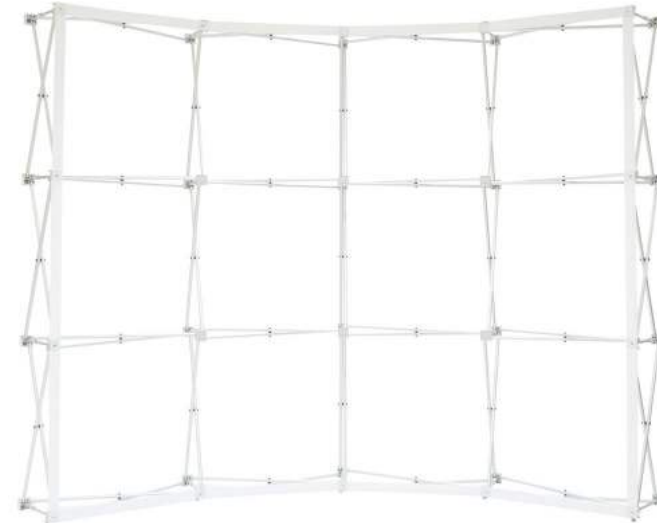

RPL FABRIC POP UP DISPLAYS

10ft x 10ft RPL POP UP WITH END CAPS

Product Code: RPL4X4STRG1
 Frame Size: 117.62"W x 117.62"H
 Frame Depth: 12.375"D
 Weight: 34 lbs (Frame with Graphics)

	FRAME ONLY	GRAPHIC ONLY NO END CAPS	GRAPHIC ONLY WITH END CAPS	GRAPHIC PACKAGE NO END CAPS	GRAPHIC PACKAGE WITH END CAPS
10ft x 10ft					

10ft x 7.5ft RPL POP UP CURVED WITH END CAPS

Product Code: RPL4X3CRVG1
 Frame Size: 116.5"W x 89"H
 Frame Depth: 22"D
 Weight: 29 lbs (Frame with Graphics)

	FRAME ONLY	GRAPHIC ONLY NO END CAPS	GRAPHIC ONLY WITH END CAPS	GRAPHIC PACKAGE NO END CAPS	GRAPHIC PACKAGE WITH END CAPS
8ft x 7.5ft					