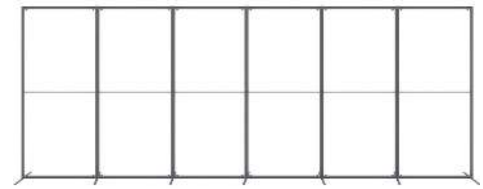

4.9ft x 4.9ft QSEG
Product Code: QSEG150x150-FCP-G