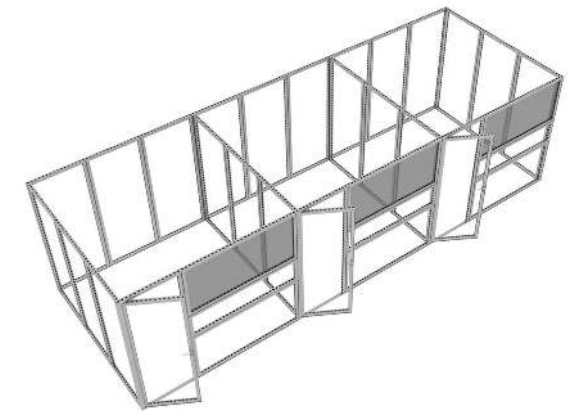

MODCO MODULAR DISPLAYS

ASK ABOUT
PRICING AND CUSTOM
CONFIGURATIONS