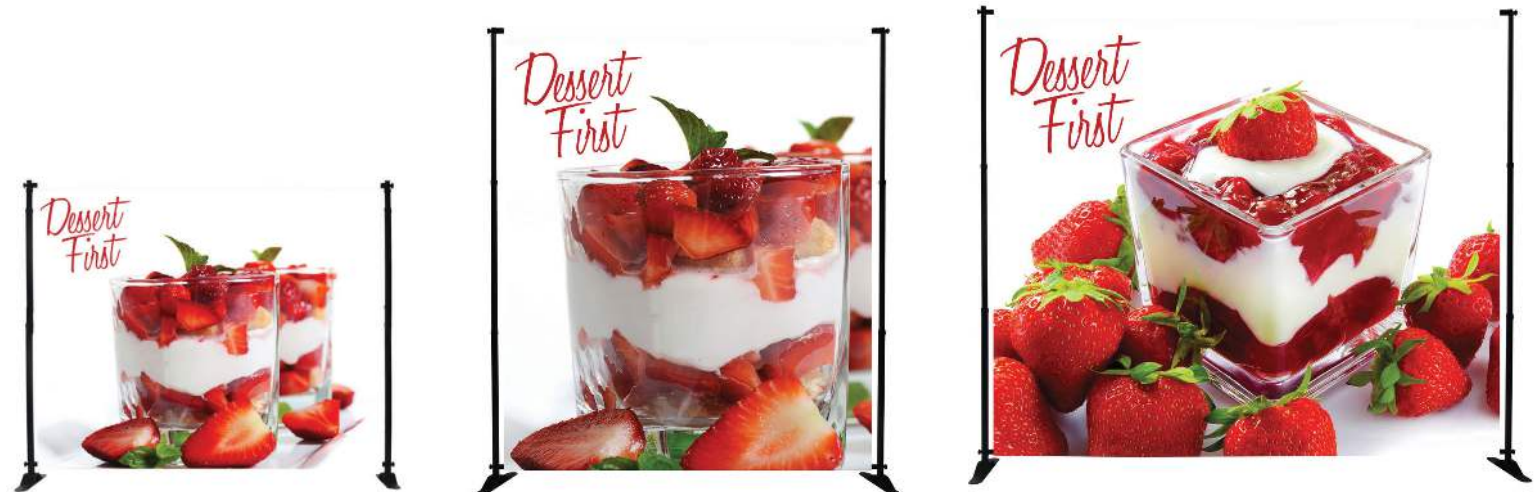

ONE CHOICE® KAI BANNER STAND

SLIDER BANNER STAND

- LIFE TIME Frame
- 1 YEAR Graphic
- INDOOR USE
- SINGLE SIDED
- POLE POCKET
- ADJUSTABLE HEIGHT
- ADJUSTABLE

4x4 MINI SLIDER BANNER

Product Code: SLD-MINI4X4G
 Frame Width: 37.5" to 70.5"
 Frame Height: 37" to 96"
 Weight: 16 lbs (Frame with Graphics)