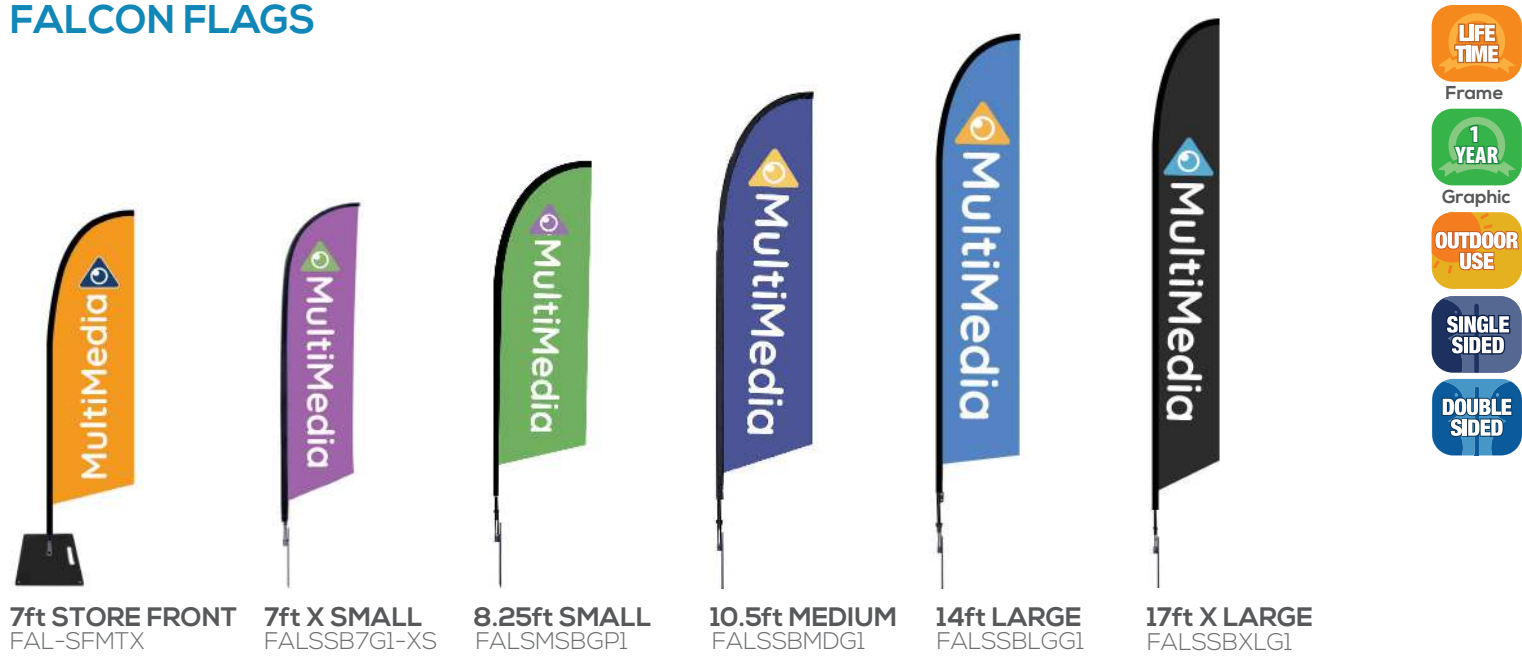

SUNBIRD FLAGS

7.5ft SMALL

Product Code: SUNSSMMTX

9ft MEDIUM

Product Code: SUNSSBMDG1

12ft LARGE

Product Code: SUNSSBLGG1

15ft X-LARGE

Product Code: SUNSSBXLG1

	STAND ONLY	GRAPHIC ONLY SINGLE / DOUBLE	GRAPHIC PACKAGE SINGLE / DOUBLE
SMALL			
MEDIUM			
LARGE			
X-LARGE			

Price is for standard spike base

- LIFE TIME**
Frame
- 1 YEAR**
Graphic
- OUTDOOR USE**
- SINGLE SIDED**
- DOUBLE SIDED**

- MAMBA
- SUNBIRD
- FALCON
- MONDOS
- ONE CHOICE®
FEATHERS
- ONE CHOICE®
MONDOS

FALCON FLAGS

- LIFE TIME
- Frame
- 1 YEAR
- Graphic
- OUTDOOR USE
- SINGLE SIDED
- DOUBLE SIDED

7ft STORE FRONT FAL-SFMTX 7ft X SMALL FALSSB7G1-XS 8.25ft SMALL FALSMSBG1P1 10.5ft MEDIUM FALSSBMDG1 14ft LARGE FALSSBLGG1 17ft X LARGE FALSSBXLG1

	STAND ONLY	GRAPHIC ONLY SINGLE / DOUBLE	GRAPHIC PACKAGE SINGLE / DOUBLE
7ft STORE FRONT			
7ft X-SMALL			
8.25ft SMALL			
10.5ft MEDIUM			
14ft LARGE			
17ft X-LARGE			

Price is for standard spike base