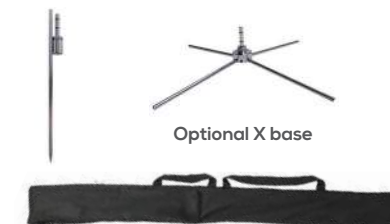

Product Code: MBS-LG

X-LARGE

Product Code: MBS-XL

	STAND ONLY	GRAPHIC ONLY	GRAPHIC PACKAGE
SMALL			
MEDIUM			
LARGE			
X-LARGE			

Price is for standard spike base

- LIFE TIME**
Frame
- 1 YEAR**
Graphic
- OUTDOOR USE**
- SINGLE SIDED**