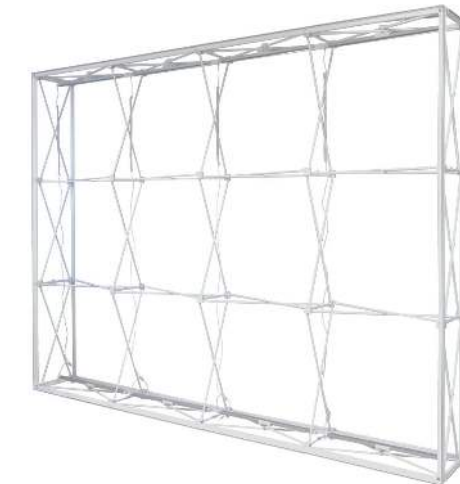

SEGO LIGHTBOX

TAHOE TWIST LOCK

RESORT EXTRUSIONS

MODCO EXTRUSIONS

CABO EXTRUSIONS

ONE CHOICE® SEG POP UP

8ft ONE CHOICE® SEG POP UP
Product Code: OC-SEGBL8-G2

10ft ONE CHOICE® SEG POP UP
Product Code: OC-SEGBL10-G2