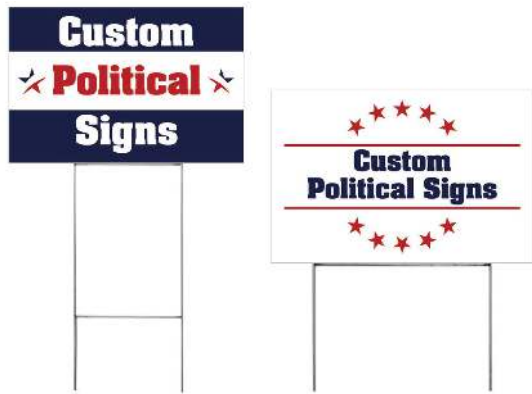

YARD SIGNS
Product Code: YARDSIGN-18x11SMG2 / YARDSIGN-23x18LGG2
Pg. 54