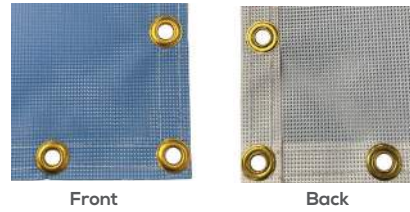

COMING SOON

SCRIM HEM AND GROMMET BANNERS

SCRIM HEM AND GROMMET BANNERS

Product Code: OC-SCRIM

	5ft W	6ft W	8ft W	10ft W
2ft H				
3ft H				
4ft H				
5ft H				
6ft H				

FENCE MESH BANNER

FENCE MESH BANNERS