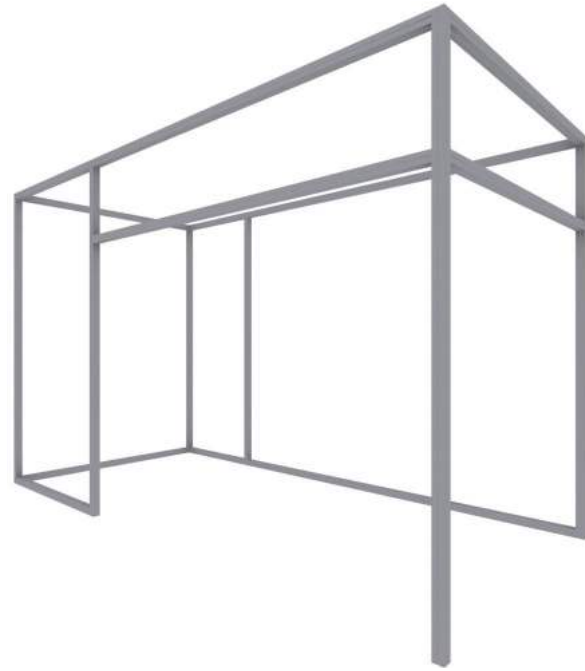

30ft x30ft MODCO 5