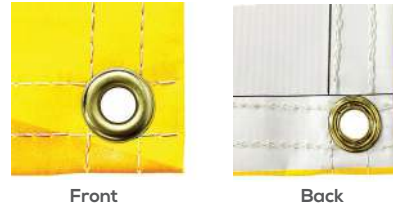

SCRIM HEM AND GROMMET BANNERS

SCRIM HEM AND GROMMET BANNERS

Product Code: OC-SCRIM

	5ft W	6ft W	8ft W	10ft W
2ft H				
3ft H				
4ft H				
5ft H				
6ft H