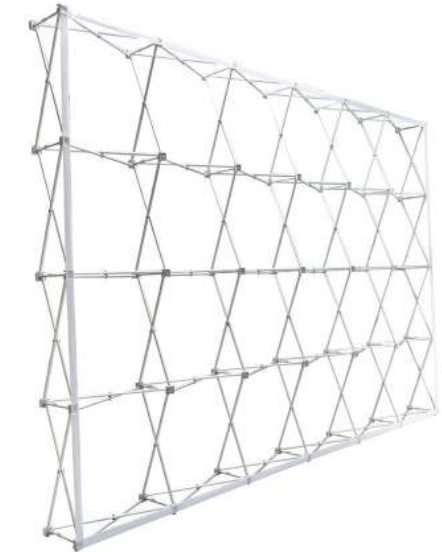

RPL FABRIC POP UP DISPLAYS

10ft x 10ft RPL POP UP WITH END CAPS

Product Code: RPL4X4STRG1
 Frame Size: 117.62"W x 117.62"H
 Frame Depth: 12.375"D
 Weight: 34 lbs (Frame with Graphics)

	FRAME ONLY	GRAPHIC ONLY NO END CAPS	GRAPHIC ONLY WITH END CAPS	GRAPHIC PACKAGE NO END CAPS	GRAPHIC PACKAGE WITH END CAPS
10ft x 10ft					

10ft x 7.5ft RPL POP UP CURVED WITH END CAPS

Product Code: RPL4X3CRVG1
 Frame Size: 116.5"W x 89"H
 Frame Depth: 22"D
 Weight: 29 lbs (Frame with Graphics)

	FRAME ONLY	GRAPHIC ONLY NO END CAPS	GRAPHIC ONLY WITH END CAPS	GRAPHIC PACKAGE NO END CAPS	GRAPHIC PACKAGE WITH END CAPS
8ft x 7.5ft					

15ft x 10ft RPL POP UP WITH END CAPS

Product Code: RPL6X4STRG1
 Frame Size: 175.25"W x 117.62"H
 Frame Depth: 12.375"D
 Weight: 57 lbs (Frame with Graphics)

	FRAME ONLY	GRAPHIC ONLY NO END CAPS	GRAPHIC ONLY WITH END CAPS	GRAPHIC PACKAGE NO END CAPS	GRAPHIC PACKAGE WITH END CAPS
15ft x 10ft					