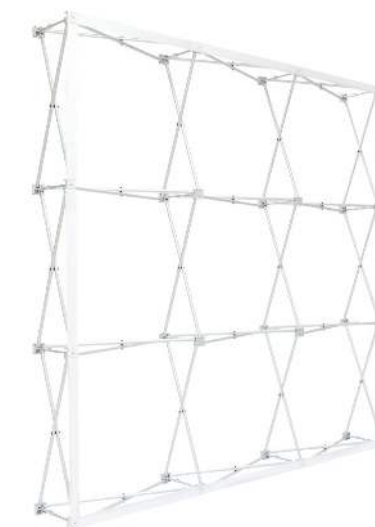

5ft x 7.5ft RPL POP UP WITH END CAPS

Product Code: RPL2x3STRG1
Frame Size: 60"W x 90"H
Frame Depth: 12"D
Weight: 18 lbs (Frame with Graphics)

8ft x 7.5ft RPL POP UP WITH END CAPS

Product Code: RPL3X3STRG1
Frame Size: 89"W x 89"H
Frame Depth: 12"D
Weight: 24 lbs (Frame with Graphics)

	FRAME ONLY	GRAPHIC ONLY NO END CAPS	GRAPHIC ONLY WITH END CAPS	GRAPHIC PACKAGE NO END CAPS	GRAPHIC PACKAGE WITH END CAPS
5ft x 7.5ft					
8ft x 7.5ft