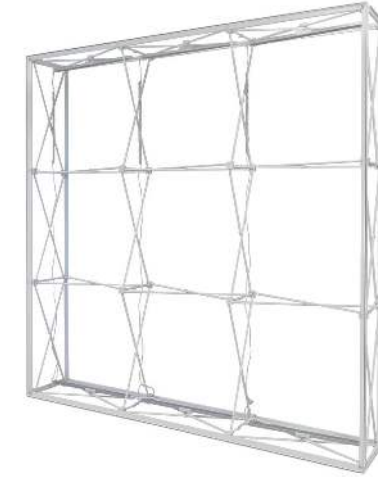

10ft ONE CHOICE® SEG POP UP
Product Code: OC-SEGBL10-G2