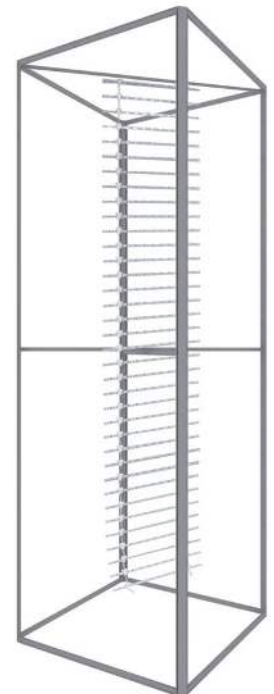

RESORT EXTRUSION

FRAME ONLY PRICES

		2ft	3ft	4ft	5ft	6ft	7ft	8ft	9ft	10ft
2ft	SLIM									
	40D									
3ft	SLIM									
	40D									
4ft	SLIM									
	40D									
5ft	SLIM									
	40D									
6ft	40D									
7ft	40D									
8ft	40D									
9ft	40D									
10ft	40D									

SINGLE SIDED GRAPHIC ONLY PRICES

	2ft	3ft	4ft	5ft	6ft	7ft	8ft	9ft	10ft
2ft									
3ft									
4ft									
5ft									
6ft									
7ft									
8ft									
9ft									
10ft									

	FRAME ONLY	GRAPHIC ONLY	GRAPHIC PACKAGE
8ft x 12ft			
8ft x 15ft			
8ft x 20ft			
9ft x 12ft			
9ft x 15ft			
9ft x 20ft			
10ft x 12ft			
10ft x 15ft			
10ft x 20ft			

RESORT EXTRUSION

	FRAME ONLY	GRAPHIC ONLY (single panel)	GRAPHIC PACKAGE
24in x 40in SILVER			
24in x 40in BLACK			
48in x 40in SILVER			
48in x 40in BLACK			
72in x 40in SILVER			
72in x 40in BLACK			

BIG SKY TOWER - BACKLIT

	FRAME ONLY	GRAPHIC ONLY	GRAPHIC PACKAGE
3ft x 8ft			
4ft x 8ft			
4ft x 12ft			
4ft x 14ft			
4ft x 16ft			
5ft x 8ft			
5ft x 12ft			
5ft x 14ft			
5ft x 16ft			
6ft x 12ft			
6ft x 14ft			
6ft x 16ft			

Price is for silver frames. Black frames available online.