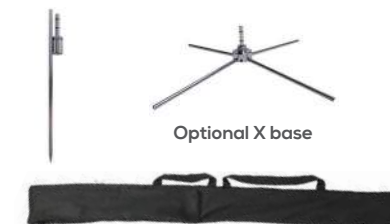

- **LIFE TIME**
  Frame
- **1 YEAR**
  Graphic
- **OUTDOOR USE**
- **SINGLE SIDED**
- **DOUBLE SIDED**

- MAMBA
- SUNBIRD
- FALCON
- MONDOS
- ONE CHOICE®
  FEATHERS
- ONE CHOICE®
  MONDOS