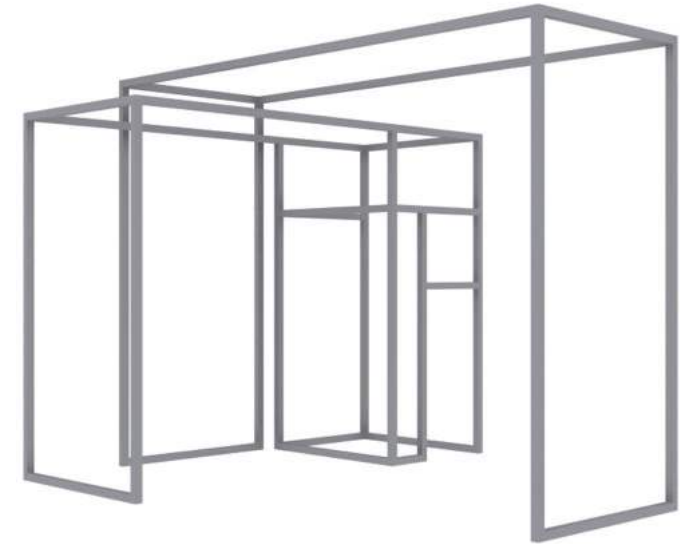

30ft x30ft MODCO 5