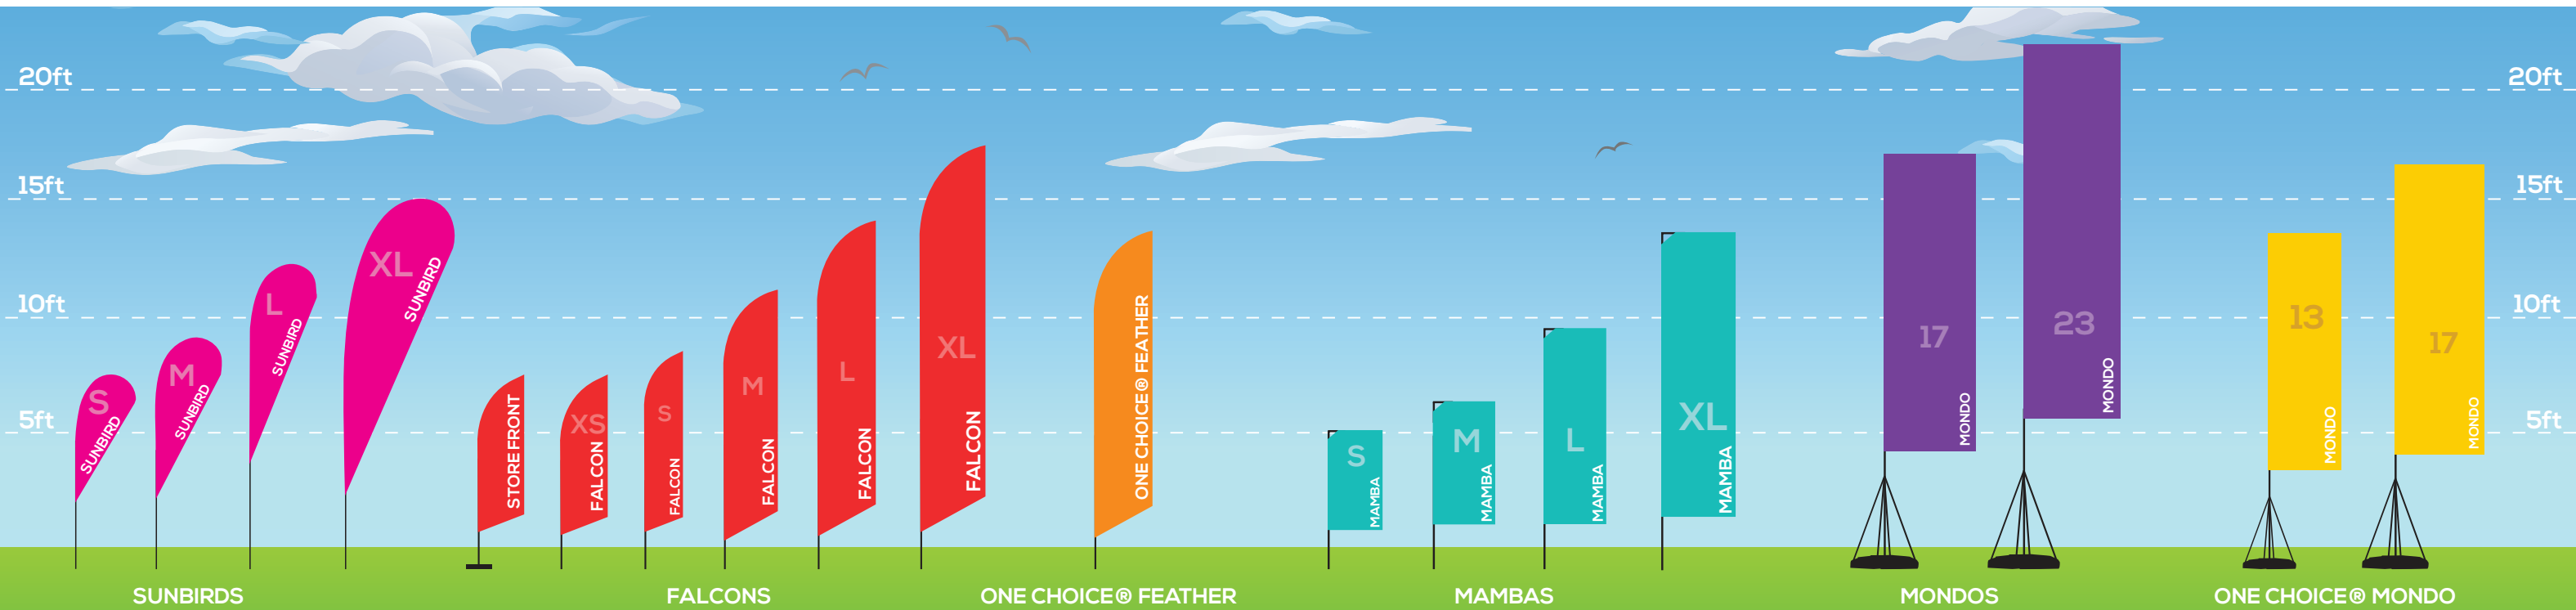

FLAG COMPARISON CHART