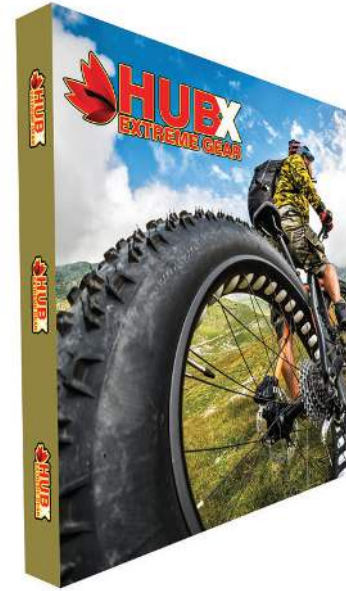

RPL FABRIC POP UP DISPLAYS

8ft x 7.5ft RPL POP UP CURVED WITH END CAPS

Product Code: RPL3X3CRVG1
 Frame Size: 91.5"W x 89"H
 Frame Depth: 22"D
 Weight: 24 lbs (Frame with Graphics)

	FRAME ONLY	GRAPHIC ONLY NO END CAPS	GRAPHIC ONLY WITH END CAPS	GRAPHIC PACKAGE NO END CAPS	GRAPHIC PACKAGE WITH END CAPS
8ft x 7.5ft					

RPL FABRIC POP UP DISPLAYS

10ft x 10ft RPL POP UP WITH END CAPS

Product Code: RPL4X4STRG1
 Frame Size: 117.62"W x 117.62"H
 Frame Depth: 12.375"D
 Weight: 34 lbs (Frame with Graphics)

	FRAME ONLY	GRAPHIC ONLY NO END CAPS	GRAPHIC ONLY WITH END CAPS	GRAPHIC PACKAGE NO END CAPS	GRAPHIC PACKAGE WITH END CAPS
10ft x 10ft					

10ft x 7.5ft RPL POP UP CURVED WITH END CAPS

Product Code: RPL4X3CRVG1
 Frame Size: 116.5"W x 89"H
 Frame Depth: 22"D
 Weight: 29 lbs (Frame with Graphics)

	FRAME ONLY	GRAPHIC ONLY NO END CAPS	GRAPHIC ONLY WITH END CAPS	GRAPHIC PACKAGE NO END CAPS	GRAPHIC PACKAGE WITH END CAPS
8ft x 7.5ft					