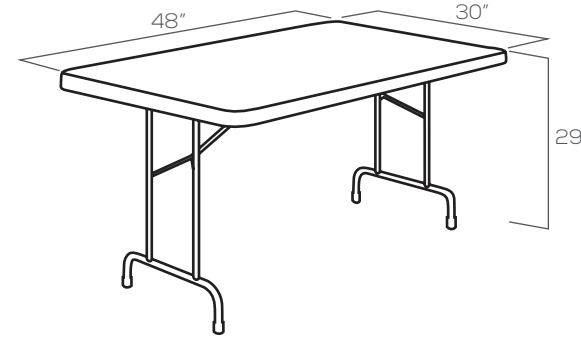

Product Code: BLTTHRWMTX

	GRAPHIC ONLY	GRAPHIC PACKAGE
6ft		
8ft		

TABLE RUNNER

TABLE RUNNER

Product Code: TR34

	BACKLESS	FULL BACK
2ft		
3ft		
4ft		
5ft		

TABLE THROW COMPATIBILITY

4ft Table: 48" L x 30" W x 29" H
Compatibility for Standard and One Choice® Table Throws