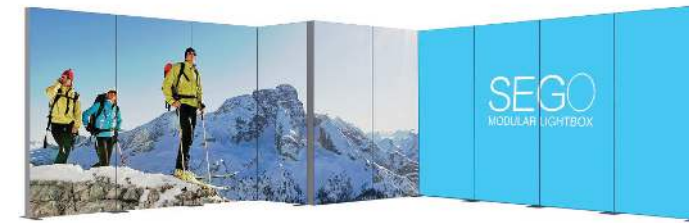

CONFIGURATION I
Product Code: SEGOI-20x10G