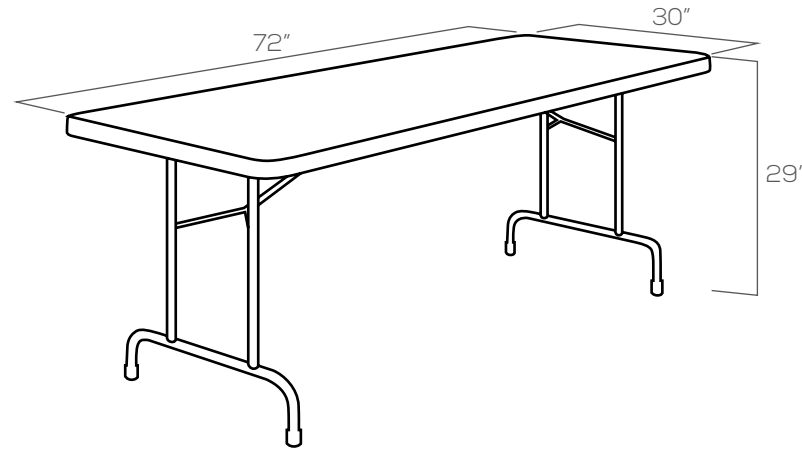

6ft Table: 72" L x 30" W x 29" H
Compatibility for Standard and One Choice® Table Throws