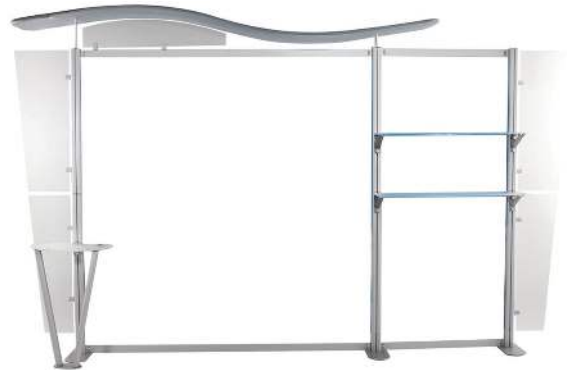

20ft TAHOE TWISTLOCK Z
Product Code: TTLZGP