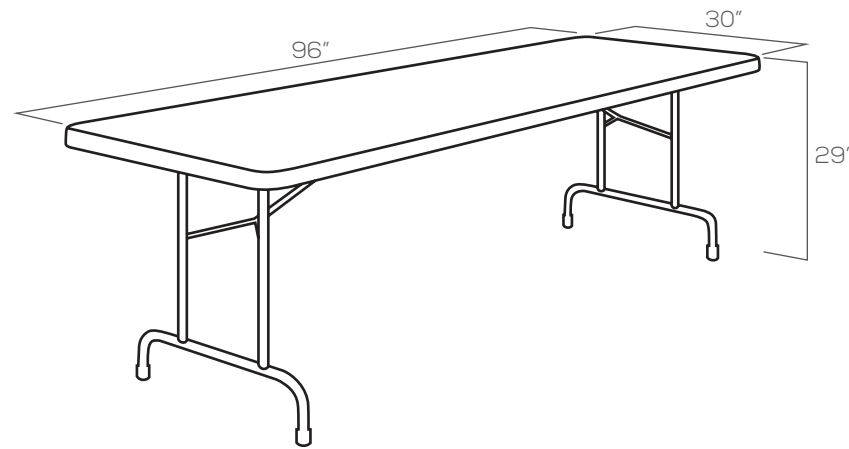

Product Code: BLTTHRWMTX

	GRAPHIC ONLY	GRAPHIC PACKAGE
6ft		
8ft		

TABLE RUNNER

TABLE RUNNER

Product Code: TR34

	BACKLESS	FULL BACK
2ft		
3ft		
4ft		
5ft		

TABLE THROW COMPATIBILITY

4ft Table: 48" L x 30" W x 29" H
Compatibility for Standard and One Choice® Table Throws

4ft Table: 48" L x 24" W x 29" H
Compatibility for Standard and One Choice® Table Throws

6ft Table: 72" L x 30" W x 29" H
Compatibility for Standard and One Choice® Table Throws

8ft Table: 96" L x 30" W x 29" H
Compatibility for Standard and One Choice® Table Throws