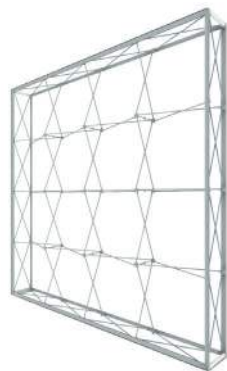

LUMIERE LIGHT WALL® NON-BACKLIT

	FRAME ONLY	GRAPHIC ONLY	GRAPHIC PACKAGE
2ft x 7.5ft			
5ft x 7.5ft			
7.5ft x 7.5ft			
7.5ft x 5ft			
10ft x 7.5ft			
10ft x 10ft			

LUMIERE LIGHT WALL® BACKLIT

	FRAME ONLY	GRAPHIC ONLY DOUBLE SIDED W/END CAPS	GRAPHIC PACKAGE DOUBLE SIDED W/END CAPS
2.5ft x 7.5ft			
5ft x 7.5ft			
7.5ft x 7.5ft			
10ft x 7.5ft			
10ft x 10ft