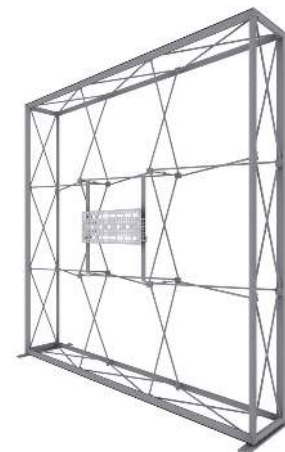

MONITOR MOUNT
Product Code: LLW-MM