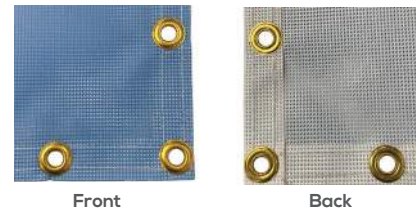

SIGNICADE DELUXE
Product Code: 140NS-G2
Pg. 53

30ft x 30ft MODCO 5
Product Code: MODCO5-30x30G
Pg. 92

CABO BOOTH C
CABO-C
Pg. 95

FENCE MESH BANNERS
Product Code: FENCEMESH
Pg. 56

9.84ft x 7.4ft QSEG
Product Code: QSEG300x225-FCP-G
Pg. 78